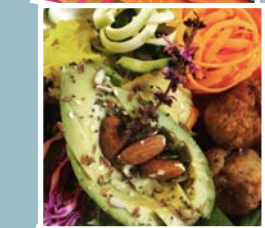

R1630 pp

What's included?

- PICK UP 9AM - DROP OFF 6PM (FLEXIBLE)
- ALL HIGHLIGHTS 1-6
- TRANSPORT AND EXPERT LOCAL GUIDE

EMAIL INFO@ROCKTHEROUTE.CO.ZA FOR BOOKINGS